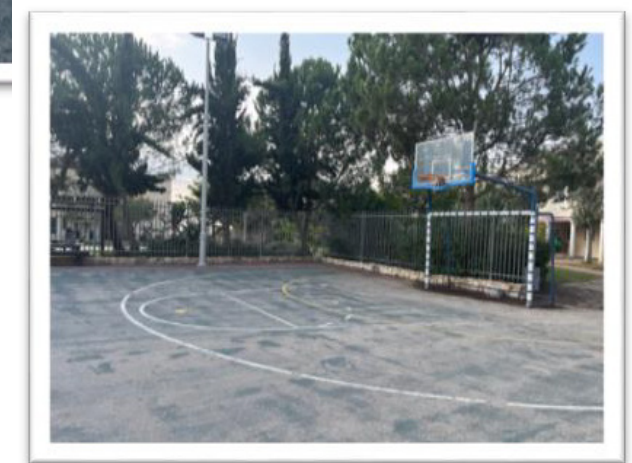

Basketball Court - Jerusalem Hills Therapeutic Centre

\ Your donation will fund

Since the children live on site, they need proper outdoor facilities. One of most used areas is the basketball court. Every afternoon you can see dozens of kids using the court, which is 15 years old and in desperate need of refurbishing.

\ Basic Renovation

includes replacing the court surface, painting, and new basket nets/equipment.

Total Project Cost: $25,500 CAD

\ Full Renovation

of the court includes new coating, installation of new facilities (basketball, soccer goals, volleyball and net, and stands for seating.

Total Project Cost: $65,000 CAD

\ Shading for the Court

makes it possible for the kids to play sports even during sunny, hot days.

Total Project Cost: $76,500 CAD

\ About Jerusalem Hills Therapeutic Centre

Jerusalem Hills Therapeutic Centre has been providing specialized therapeutic treatment to 100 boys and girls (age 7 to 15) for over 75 years.

Planned Renderings