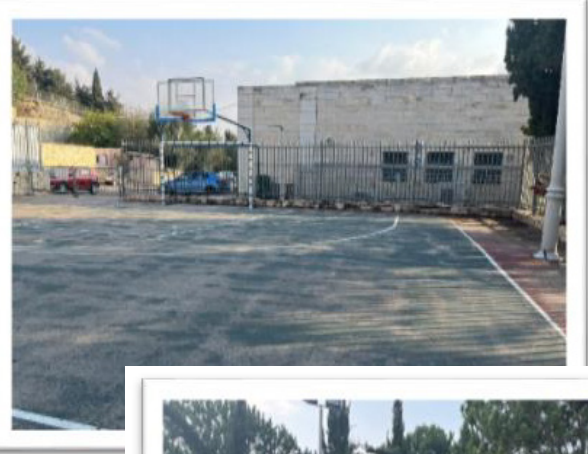

Basketball Court - Jerusalem Hills Therapeutic Centre

\ Your donation will fund

Since the children live on site, they need proper outdoor facilities. One of most used areas is the basketball court. Every afternoon you can see dozens of kids using the court, which is 15 years old and in desperate need of refurbishing.

\ Basic Renovation

includes replacing the court surface, painting, and new basket nets/equipment.

Total Project Cost: $25,500 CAD

\ Full Renovation

of the court includes new coating, installation of new facilities (basketball, soccer goals, volleyball and net, and stands for seating.

Total Project Cost: $65,000 CAD

\ Shading for the Court

makes it possible for the kids to play sports even during sunny, hot days.

Total Project Cost: $76,500 CAD

\ About Jerusalem Hills Therapeutic Centre

Jerusalem Hills Therapeutic Centre has been providing specialized therapeutic treatment to 100 boys and girls (age 7 to 15) for over 75 years.

Current Courts